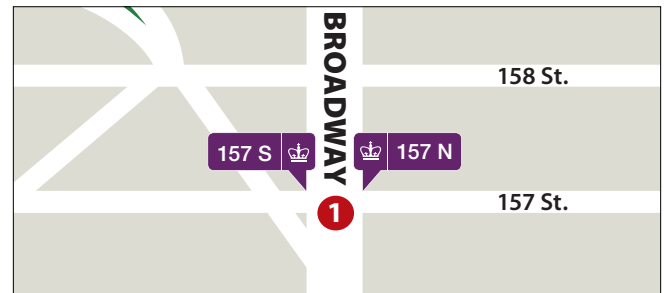

- JLG S: NW corner of 129th St. & Broadway facing South
- JLG N: SE corner of 130th St. & Broadway facing North
- Metro N: NE corner of 125th St. & Madison Ave. facing North
- Nash S: SW corner of 133rd St. & Broadway facing South
- Nash N: SE corner of 133rd St. & Broadway facing North
- S'bucks: 3165 Broadway (SW corner of Broadway & Tiemann Place) facing South
- 132 S: SW corner of 132nd St. & Broadway facing South
- Stude N: SE corner of 132nd St. & Broadway facing North
- *** 132 S 8:50 AM only: 601 West 132nd St. (NW corner of 132nd St. & Broadway facing west), shuttle turns south at 132nd St., does not continue north to CUIMC
- TC 120 N: 525 West 120th St. btwn Broadway & Amsterdam (Teacher's College)
- 157 S: NW corner of 157th St. & Broadway facing South
- 157 N: NE corner of 157th St. & Broadway facing North
- ** Shuttle turns south at 132nd St., does not continue north to CUIMC

KEY	
	Blue Shuttle
	Red Shuttle
	Green Shuttle
	Academy Branded Bus (54 Passenger Capacity)

Morningside & Manhattanville Stops

96th Street Stop

CUIMC Stops

157th Street Stops

Harlem Hospital Stops

A Train Stops

MetroNorth Stop