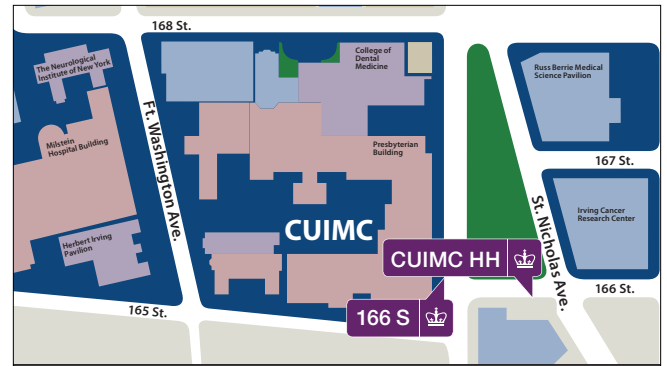

STOP LOCATIONS

- 96: 214 West 96th St. (btwn. Broadway & Amsterdam facing East)
- 116 S: NW corner of 116th St. & Broadway (mid-day only) facing South
- 116 N: NE corner of 116th St. & Broadway facing North
- 120 E: 530 West 120th St. btwn. Broadway & Amsterdam (btwn. Pupin & Schapiro)
- 120 S: NW corner of 120th St. & Broadway facing South
- 120 N: SE corner of 120th St. & Broadway facing North
- A Train AM: NW corner of 125th St. & St. Nicholas Ave. facing West
- A Train PM: 125th St. btwn. St. Nicholas Ave. & Morningside
- *CUIMC to HH: 3960 Broadway on 166th St. between Broadway & St. Nicholas facing East
- 166 S: SW corner of 166th St. & Broadway facing S (Children's Hospital)
- EC: Employment Center, SE corner of Tiemann Place facing North
- HH (Harlem Hospital): SW corner of Lenox Ave. & 135th St. facing South
- HH (Harlem Hospital) PM: NW corner of 135th St. & Lenox Avenue facing West
- M'ville: 563 West 125th St. facing West

KEY	
	Blue Shuttle
	Red Shuttle
	Green Shuttle
	Academy Branded Bus (54 Passenger Capacity)

Morningside & Manhattanville Stops

96th Street Stop

CUIMC Stops

157th Street Stops

Harlem Hospital Stops

A Train Stops

MetroNorth Stop