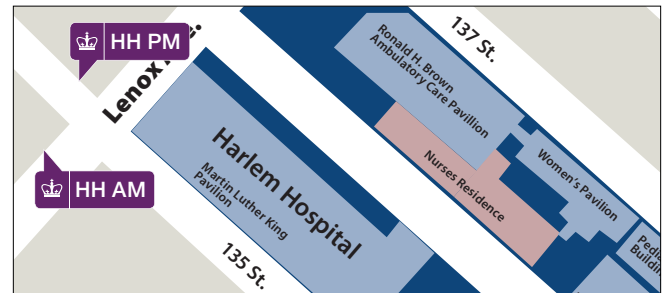

- JLG S: NW corner of 129th St. & Broadway facing South
- JLG N: SE corner of 130th St. & Broadway facing North
- Metro N: NE corner of 125th St. & Madison Ave. facing North
- Nash S: SW corner of 133rd St. & Broadway facing South
- Nash N: SE corner of 133rd St. & Broadway facing North
- S'bucks: 3165 Broadway (SW corner of Broadway & Tiemann Place) facing South
- 132 S: SW corner of 132nd St. & Broadway facing South
- Stude N: SE corner of 132nd St. & Broadway facing North
- *** 132 S 8:50 AM only: 601 West 132nd St. (NW corner of 132nd St. & Broadway facing west), shuttle turns south at 132nd St., does not continue north to CUIMC
- TC 120 N: 525 West 120th St. btwn Broadway & Amsterdam (Teacher's College)
- 157 S: NW corner of 157th St. & Broadway facing South
- 157 N: NE corner of 157th St. & Broadway facing North
- ** Shuttle turns south at 132nd St., does not continue north to CUIMC

KEY	
	Blue Shuttle
	Red Shuttle
	Green Shuttle
	Academy Branded Bus (54 Passenger Capacity)

Morningside & Manhattanville Stops

96th Street Stop

CUIMC Stops

157th Street Stops

Harlem Hospital Stops

A Train Stops